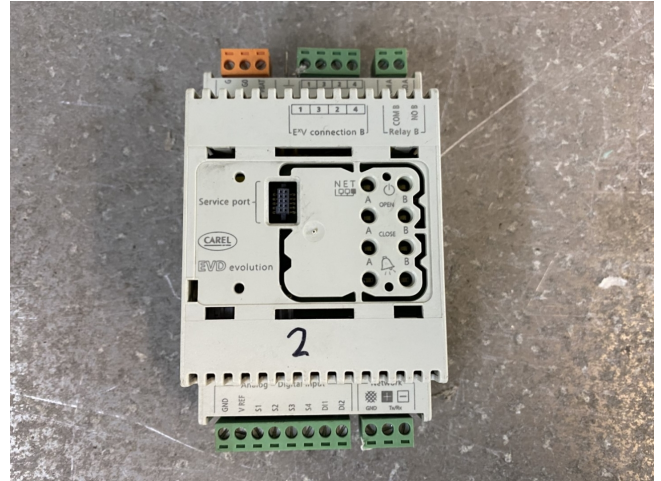

Carel EVD0000E10

Specifications

Brand	Carel
Type	EVD0000E10
Specification	Controller
Stock	1

Description

Used Carel EVD0000E10

Used Carel EVD evolution EVD0000E10 controller. Rev. 1.346.